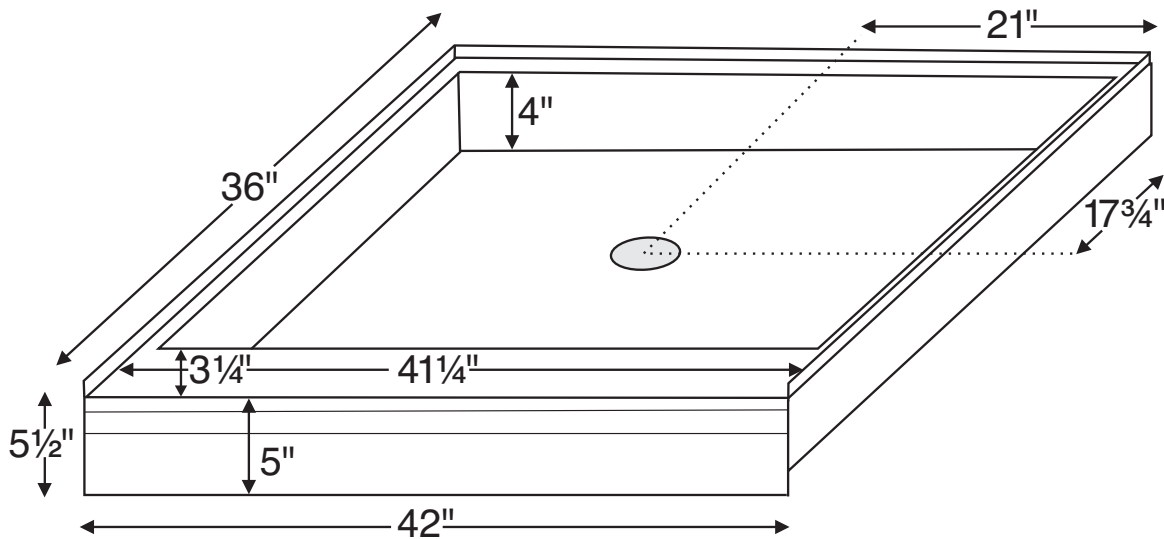

# R4236CD

42" x 36" x 5"

Material - Acrylic  
Shipping Weight - 45 lbs / 20 kg  
Threshold - Multi Threshold  
Drain Location - Center

- Before discarding tub crate, check for accessories that may be packaged inside.
- All product measurements are  $\pm 1/2"$ .
- Specifications and configurations are subject to change without notice.
- Measurements herein supersede all others published prior to publication date below.